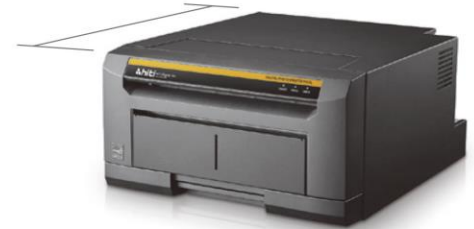

Lightweighted
8-inch Roll-Type
Photo Printer

P910L

Enlarge Your Studio and Event Photo Business with XL Photos

- Compact and lightweight
- Remarkable printing speed
- Outstanding print out quality
- Affordable price

Lightweighted 8-inch Roll-Type Photo Printer

P910L

■ Specifications

Model Name	P910L	
Print Method	Dye Sublimation	
Resolution	300dpi continuous tone	
Print Mode	Standard Mode	
Printable Size & Corresponding Print Kit	8x4" (203x102 mm) 8x5" (203x127 mm) 8x6" (203x152 mm) 8x8" (203x203 mm) 8x10" (203x254 mm) 8x12" (203x304 mm)	8x12" (203x304 mm) Print Kit
	4x4" (102x102 mm) 4x5" (102x127 mm) 4x6" (102x152 mm) 4x8" (102x203 mm) 4x10" (102x254 mm) 4x12" (102x304 mm)	8x12" (203x304 mm) Perforated Print Kit
Prints Per Roll	8x12" : 100 prints (2 rolls / ctn)	
Print Speed	8x12" 35 sec	
Surface Finishing	Glossy (Default), Matte	
Operation System	Windows 7 or above, macOS v.10.6 or above	
Way to Print	PC link	
Interface	USB 2.0	
Power	AC100-240V, 50-60Hz	
Dimension(WxHxD)	12.95x6.85x15.56 inch / 329x174x395 mm	
Weight	Approx. 13.5kg / 29.76lbs (Consumables excluded)	
Certification	NOM, UL, FCC, CCC	
Others	8x4",8x5", 8x6", 8x8" supported, split-2up available	

Specifications are subject to change without prior notice.

■ Print Kit

8x12" Ribbon & Paper
(200 images per carton)
Ribbon (100 sheets / roll) x 2
Paper (100 sheets / roll) x 2

■ Dimension

15.56 inch / 395 mm