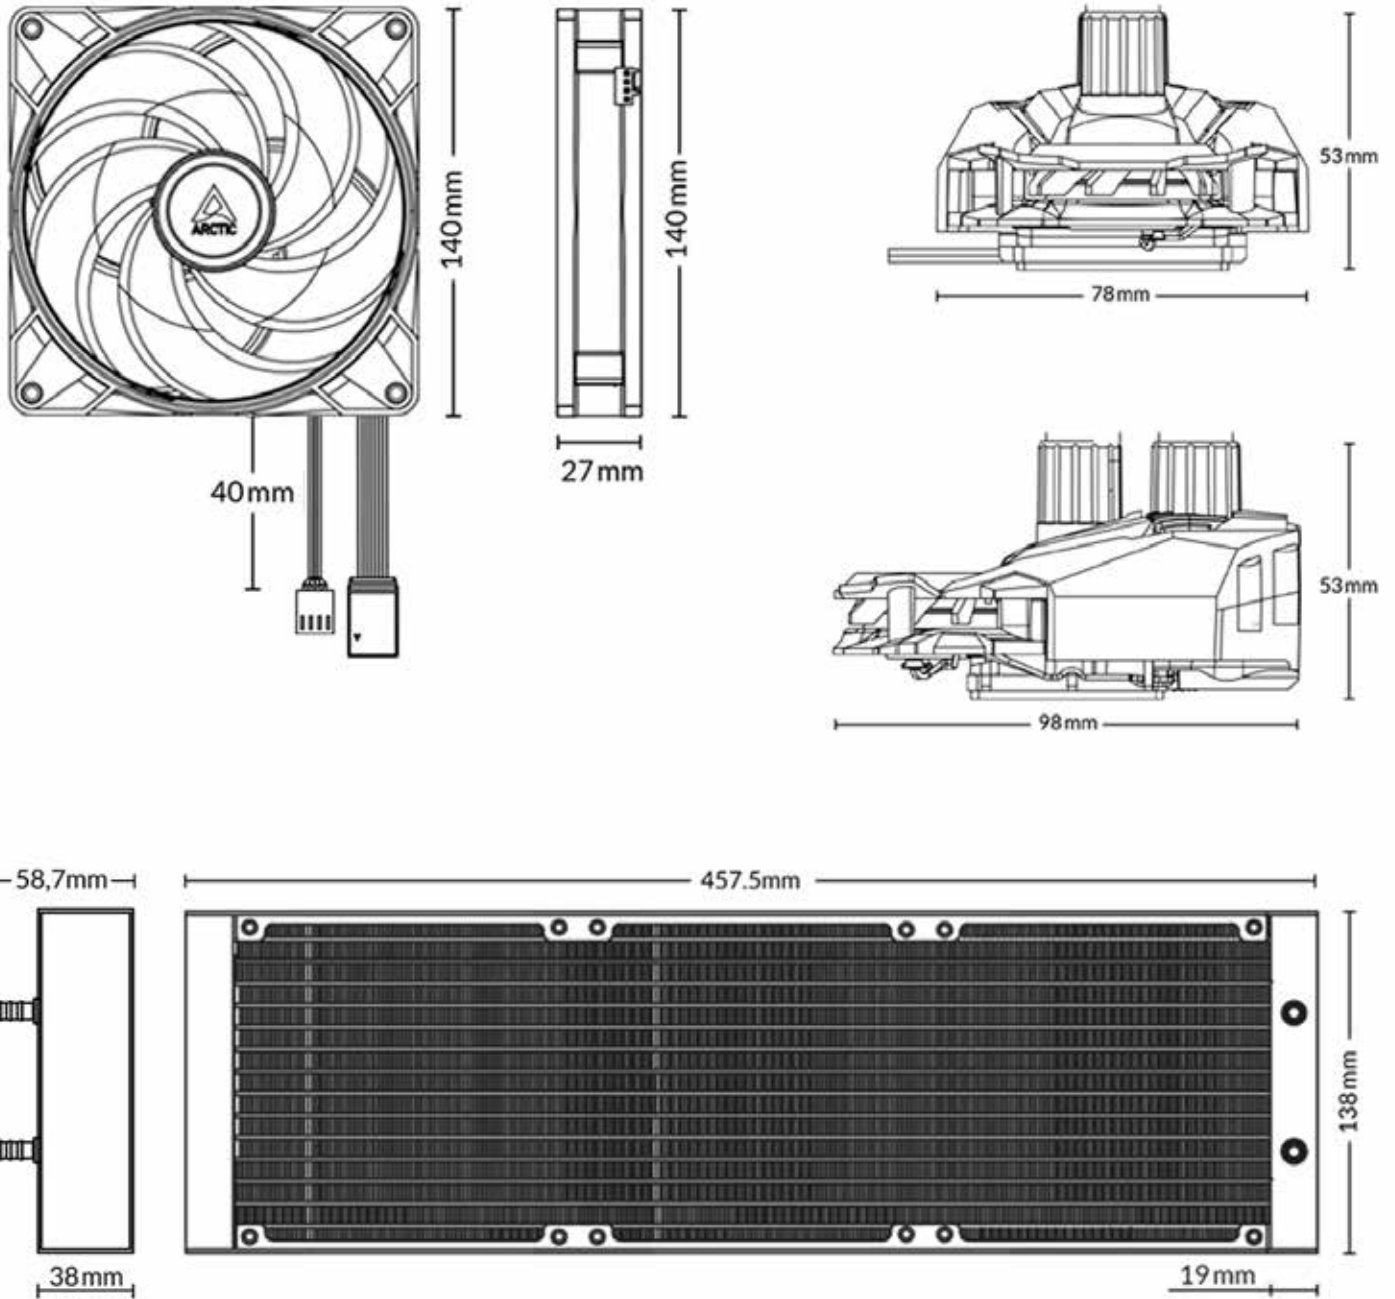

Shipping Information

Warranty	6 years
Box Dimension	447 (L) x 158 (W) x 328 (H) mm
Gross Weight	2788 g
SKU	ACFRE00109A
EAN	4895213703406
UPC	840033401210

Pump/Cold Plate Specifications

VRM Fan	40 mm, 1000–3000 rpm (Controlled by PWM)
Pump	800–2000 rpm (PWM gesteuert)
Power Consumption	0.5 W–2.7 W Pump and VRM Fan
Tube Length	450 mm
Tube Diameter	Outer: 12.4 mm Inner: 6.0 mm
Dimensions	78 (L) x 53 (W) x 98 (H) mm

Fan Specifications

Speed	200–1800 rpm
Airflow	68.9 cfm 117.06 rpm
Static Pressure	2 mm H ₂ O
Noise Level	0.3 Sone
Fan Dimensions	140 (L) x 140 (W) x 27 (H) mm
Speed Control	Pulse Width Modulation
Bearing	Fluid Dynamic Bearing
Current/Voltage	0.17 A/12 V
RGB Specifications	
LEDs	12 A-RGB LEDs
Current/Voltage	0.4 A/5 V

Radiator Specifications

Material	Aluminum
Dimensions	458 (L) x 53 (W) x 138 (H) mm

Liquid Freezer II 420 A-RGB

Multi Compatible All-in-One CPU Water Cooler with A-RGB

All materials are compatible with RoHS requirements