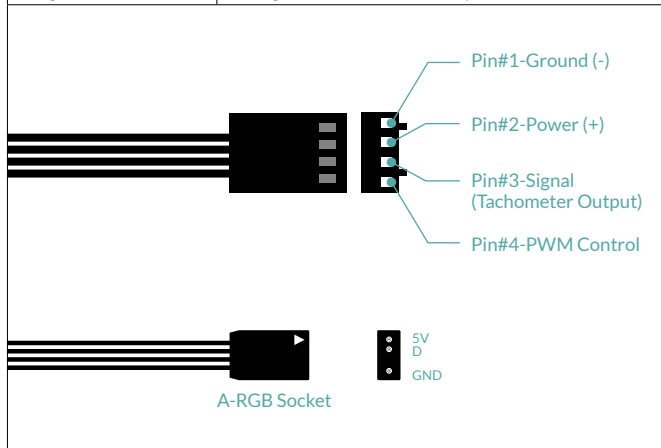

Liquid Freezer II 420 A-RGB

Multi Compatible All-in-One CPU Water Cooler with A-RGB

General Specifications

Compatibility	Intel® 1700, 1200, 115X, 2011-3*, 2066* *Square ILM AMD® AM5, AM4, AM3(+)
TIM	MX-5 (0.8 g)
Pump & Fan Connector	4-Pin Connector
LED Connector	3-Pin 5V-D-GND Connector
Weight	2019 g (3 Fans, Radiator, Pump, Tubes)

Shipping Information

Warranty	6 years
Box Dimension	447 (L) x 158 (W) x 328 (H) mm
Gross Weight	2788 g
SKU	ACFRE00109A
EAN	4895213703406
UPC	840033401210

Pump/Cold Plate Specifications

VRM Fan	40 mm, 1000–3000 rpm (Controlled by PWM)
Pump	800–2000 rpm (PWM gesteuert)
Power Consumption	0.5 W–2.7 W Pump and VRM Fan
Tube Length	450 mm
Tube Diameter	Outer: 12.4 mm Inner: 6.0 mm
Dimensions	78 (L) x 53 (W) x 98 (H) mm

Fan Specifications

Speed	200–1800 rpm
Airflow	68.9 cfm 117.06 rpm
Static Pressure	2 mm H ₂ O
Noise Level	0.3 Sone
Fan Dimensions	140 (L) x 140 (W) x 27 (H) mm
Speed Control	Pulse Width Modulation
Bearing	Fluid Dynamic Bearing
Current/Voltage	0.17 A/12 V
RGB Specifications	
LEDs	12 A-RGB LEDs
Current/Voltage	0.4 A/5 V